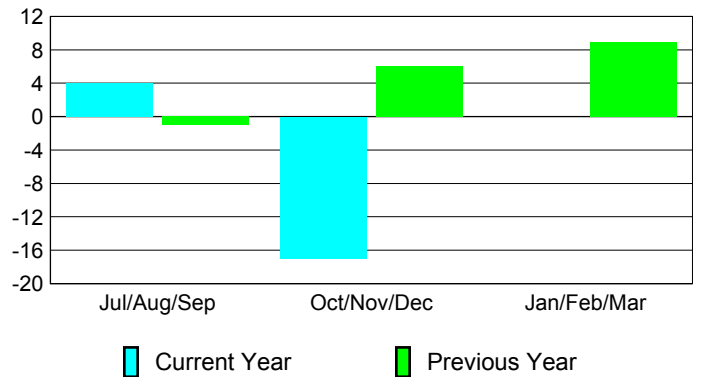

Gender Comparison 2012-2013

Jan/Feb/Mar

■ Male

■ Female