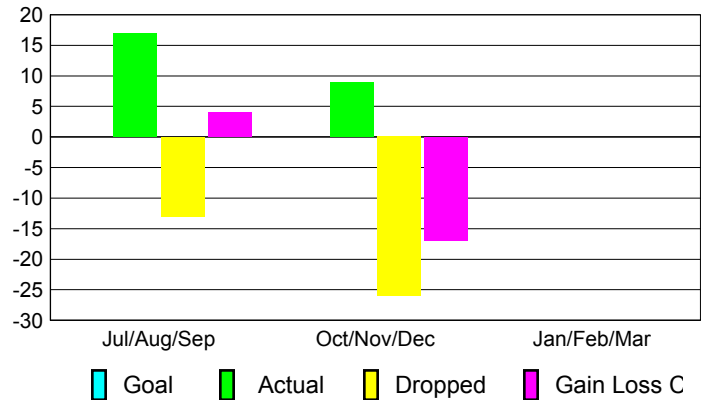

### YTD Status Quo Clubs 2012-2013

Status Quo Clubs Compared to Status Quo Members

## MEMBERSHIP

<b>Membership Results</b>
<b>2012-2013</b>

<b>Membership</b>
<b>2011-2012</b>

Month	Net Memb Goal	Actual New Memb	Actual Dropped Memb	Gain/Loss of Memb	Gain/Loss of Memb
Jul/Aug/Sep		17	-13	4	-1
Oct/Nov/Dec		9	-26	-17	6
Jan/Feb/Mar					9
<b>Totals</b>		<b>26</b>	<b>-39</b>	<b>-13</b>	<b>14</b>

### Membership Results 2012-2013

Goal, New, Dropped, Gain/Loss

### Comparison of Membership Gain/Loss

Current Year Compared to the Previous Year