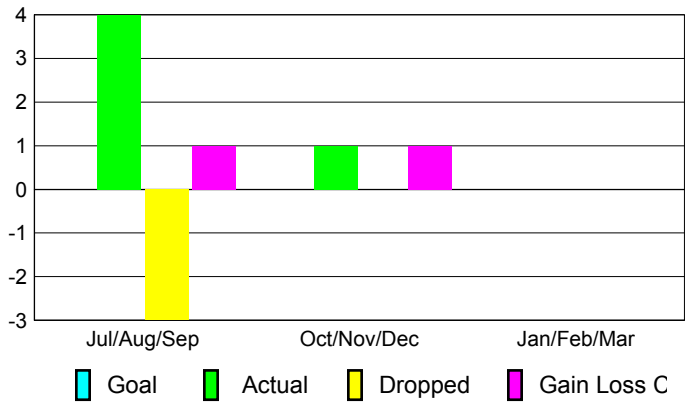

### YTD Status Quo Clubs 2012-2013

Status Quo Clubs Compared to Status Quo Members

## MEMBERSHIP

<b>Membership Results</b>
<b>2012-2013</b>

<b>Membership</b>
<b>2011-2012</b>

Month	Net Memb Goal	Actual New Memb	Actual Dropped Memb	Gain/Loss of Memb	Gain/Loss of Memb
Jul/Aug/Sep		4	-3	1	0
Oct/Nov/Dec		1	0	1	1
Jan/Feb/Mar					-2
<b>Totals</b>		<b>5</b>	<b>-3</b>	<b>2</b>	<b>-1</b>

### Membership Results 2012-2013

Goal, New, Dropped, Gain/Loss