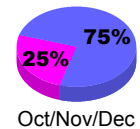

Gender Comparison 2012-2013

Jan/Feb/Mar

■ Male

■ Female