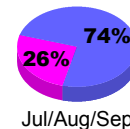

Gender Comparison 2012-2013

Jan/Feb/Mar

■ Male

■ Female