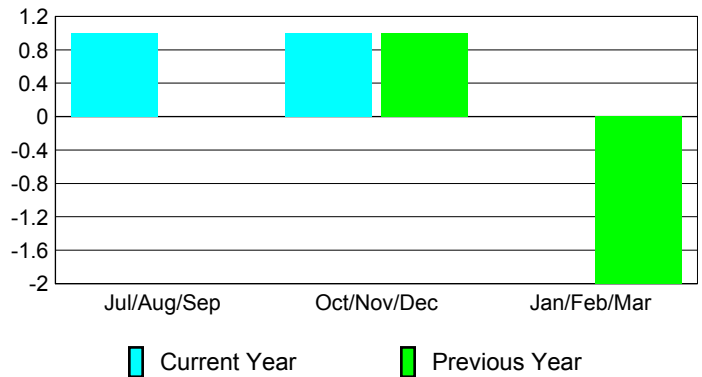

Gender Comparison 2012-2013

Jul/Aug/Sep

Oct/Nov/Dec

Jan/Feb/Mar

Male

Female